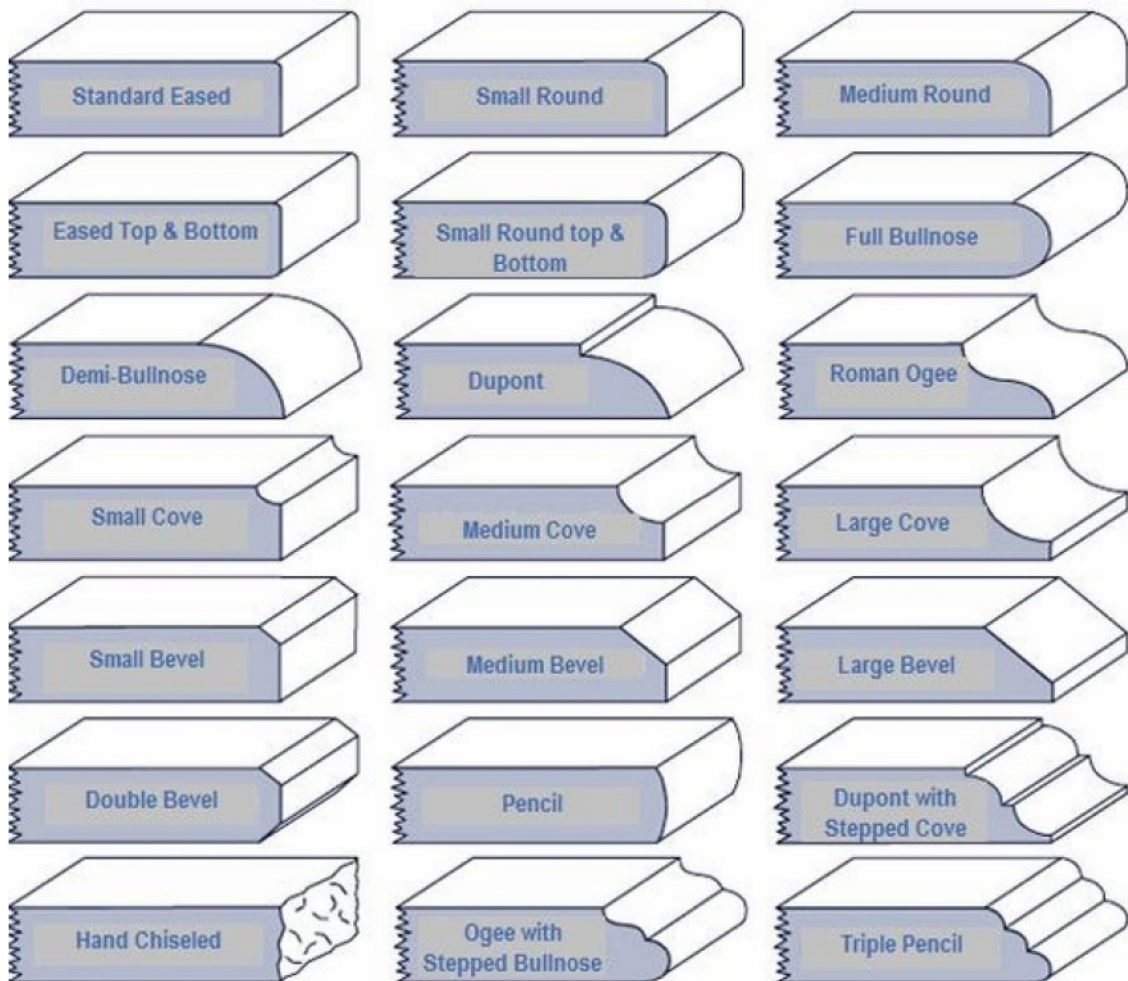

# **Countertops**

*for the Kitchen,  
Bath or Bar*

1. Select the edge profile to begin your process
2. Choose the material, either granite or marble from the photos following.

# **Granite**

DH12

DH17

DH18

The image shows a close-up of a granite surface with a speckled pattern. The base color is a light tan or beige, with numerous small, dark, irregular spots and flecks scattered throughout. The texture appears slightly grainy and uneven. In the upper right corner, the text 'DH18' is printed in a blue, sans-serif font.

SIZE: 15X15CM

DH67

DH68

DH69

DH70

DH71

DH72

DH73