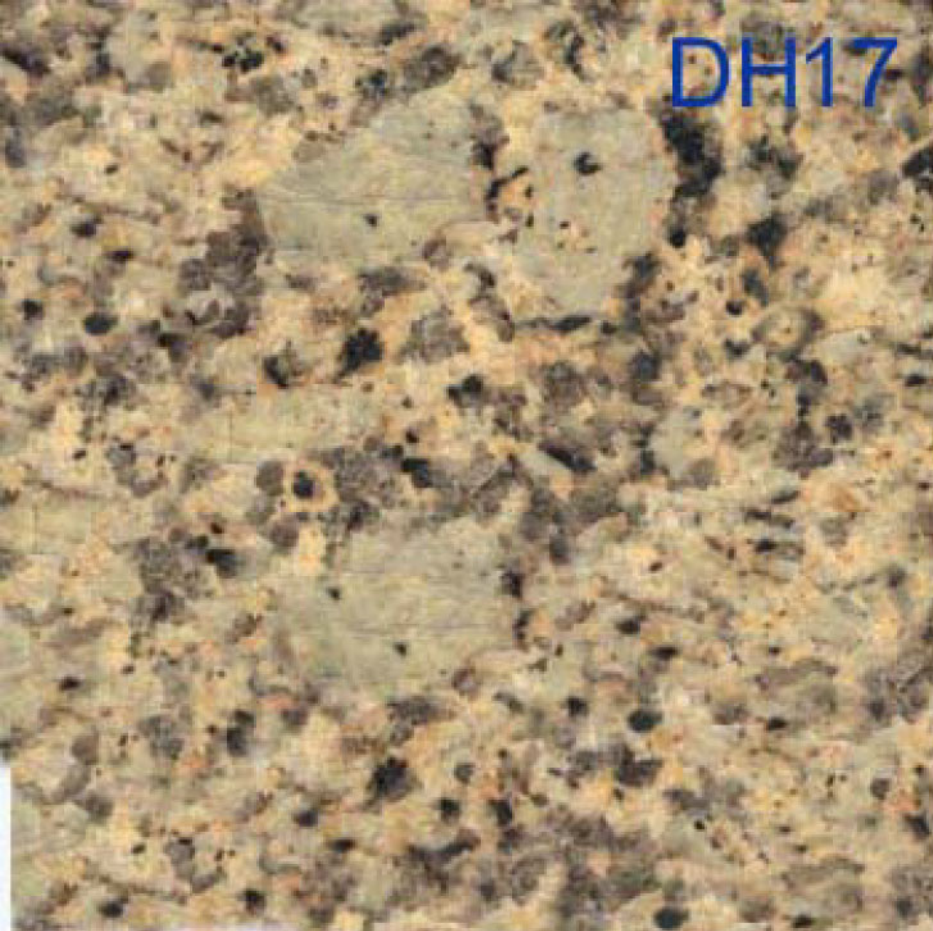

## *Material Colors*

Select either granite or marble from the photos following pages.

DH04

DH05

DH06

**DH08**

DH10

DH11

DH12

DH17

DH18

The image shows a close-up of a granite surface with a speckled pattern. The base color is a light tan or beige, with numerous small, dark, irregular spots and flecks scattered throughout. The texture appears slightly grainy and uneven. In the upper right corner, the text 'DH18' is printed in a blue, sans-serif font.

DH19

DH20

The image shows a dense, brown, granular material, possibly a soil or sediment sample. The surface is covered with many small, dark, irregular particles, likely organic matter or mineral inclusions. The overall texture is rough and uneven. The text 'DH20' is printed in the top right corner in a light blue, sans-serif font.

The image shows a close-up of a granite surface with a complex, speckled pattern. The colors range from light beige and tan to deep reds and oranges, with scattered dark grey and black spots. The texture appears slightly rough and crystalline.