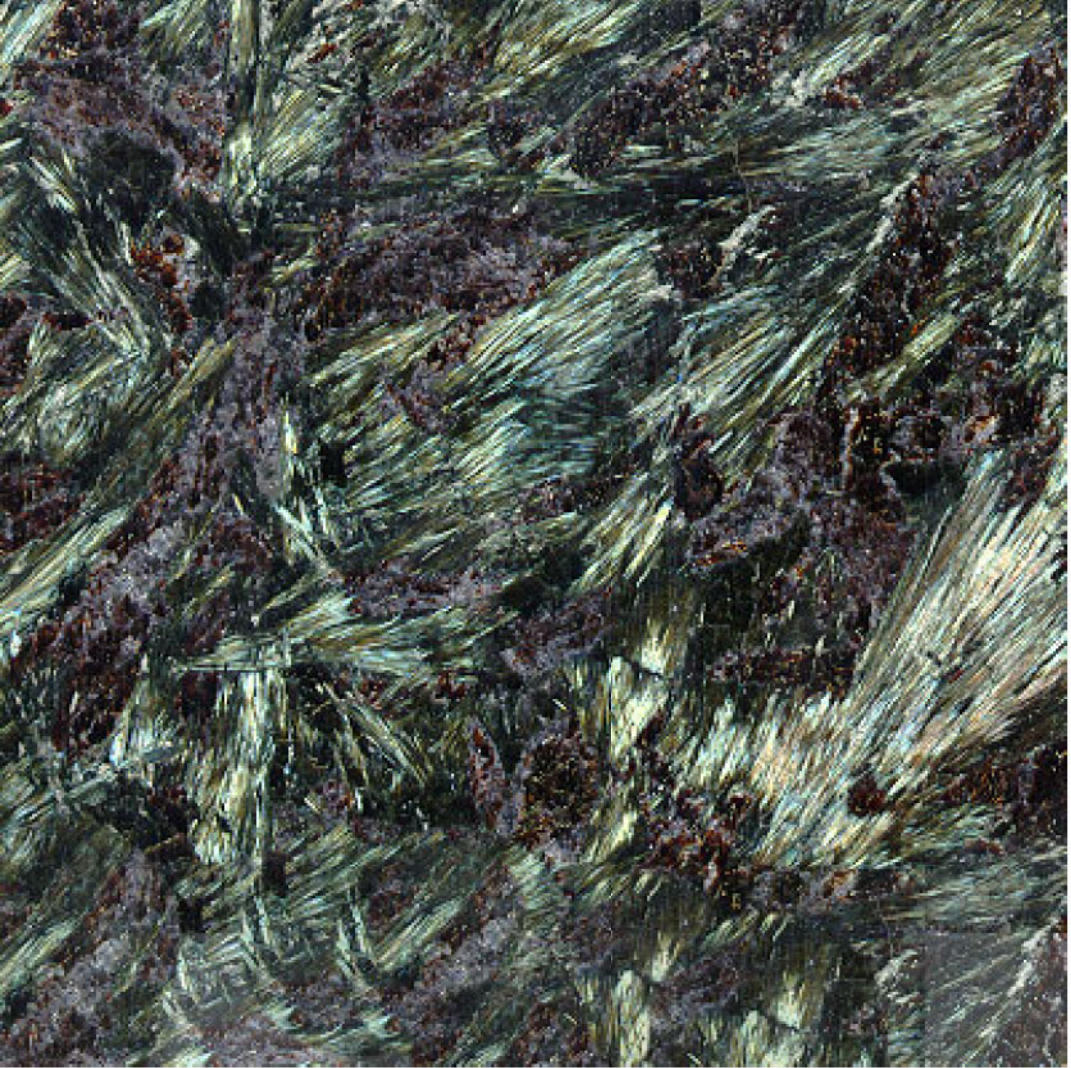

DH12

DH17

DH18

The image shows a close-up of a granite surface with a speckled pattern. The base color is a light tan or beige, with numerous small, dark, irregular spots and flecks scattered throughout. The texture appears slightly grainy and uneven. In the upper right corner, the text 'DH18' is printed in a blue, sans-serif font.

DH19

DH20

The image shows a dense, brown, granular material, possibly a soil or sediment sample. The surface is covered with many small, dark, irregular particles, likely organic matter or mineral inclusions. The overall texture is rough and uneven. The text 'DH20' is printed in the top right corner in a light blue, sans-serif font.

DH21

DH23

DH26

**DH27**

DH29

DH30

DH31B

DH32

The image shows a close-up of a granite surface with a complex, speckled pattern. The colors range from light beige and tan to deep reds and oranges, with scattered dark grey and black spots. The texture appears slightly rough and crystalline.