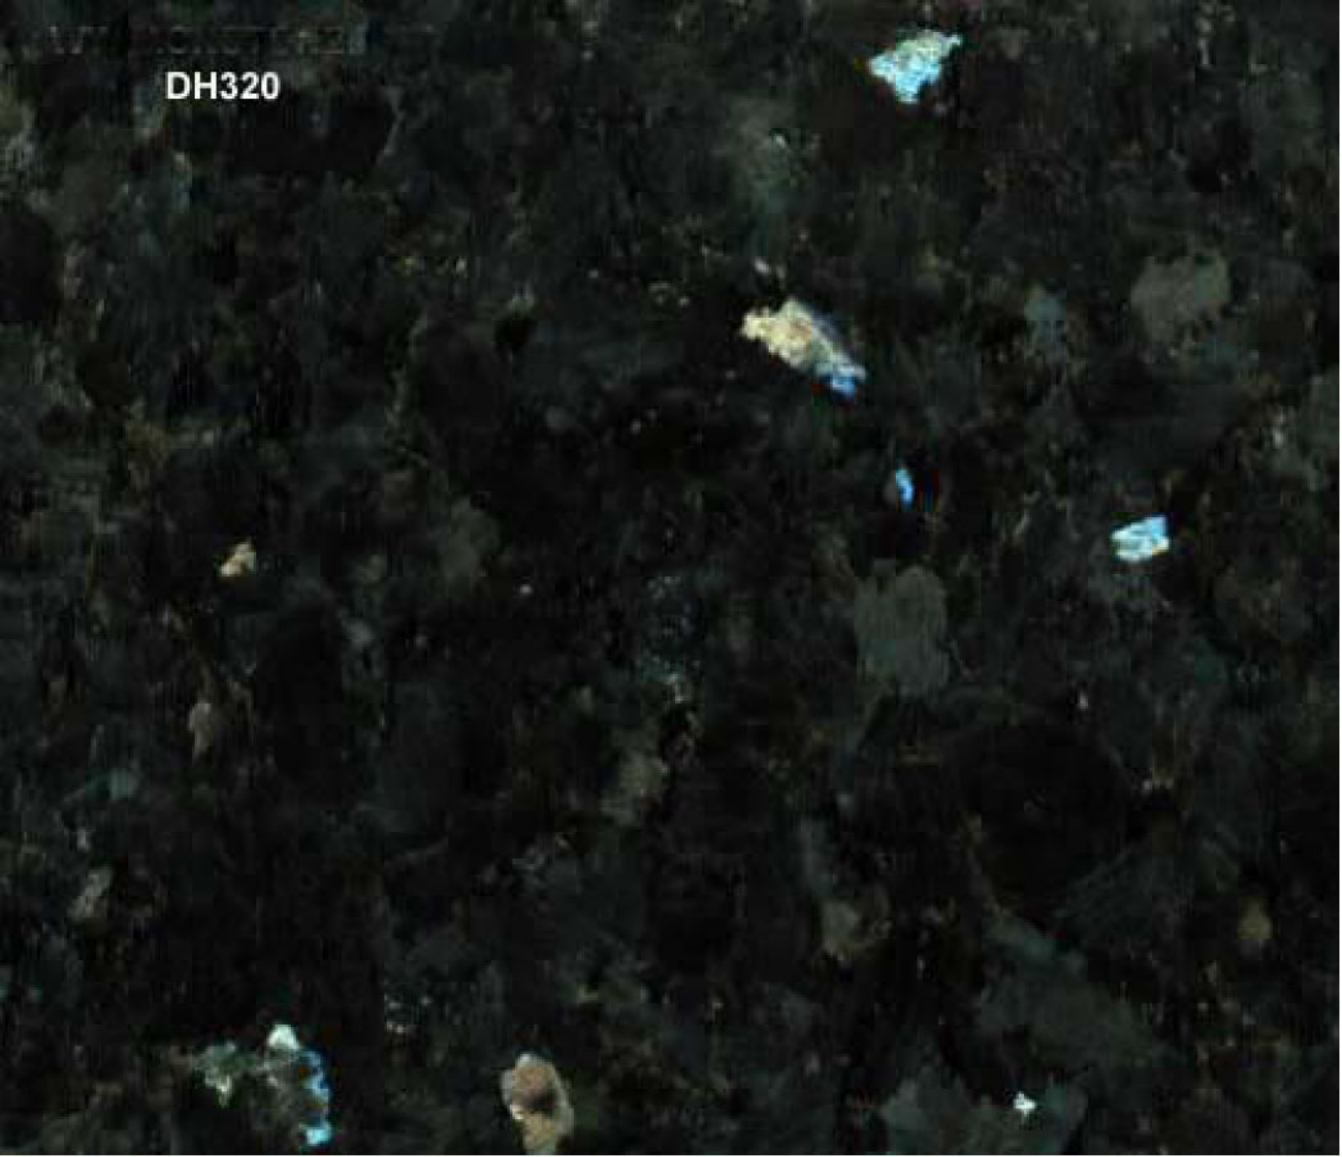

DH12

DH17

DH18

The image shows a close-up of a granite surface with a speckled pattern. The base color is a light tan or beige, with numerous small, dark, irregular spots and flecks scattered throughout. The texture appears slightly grainy and uneven. In the upper right corner, the text 'DH18' is printed in a blue, sans-serif font.

DH19

DH20

The image shows a dense, brown, granular material, possibly a soil or sediment sample. The surface is covered with many small, dark, irregular particles, likely organic matter or mineral inclusions. The overall texture is rough and uneven. The text 'DH20' is printed in the top right corner in a light blue, sans-serif font.

DH74

DH75

DH76

DH77

SIZE 600X600MM

DH78

**DH79**

The image shows a dense, dark-colored granular material, likely a soil or aggregate sample. The texture is highly irregular and porous, with many small, light-colored particles and voids interspersed within the darker matrix. The overall appearance is that of a coarse, weathered material. The label 'DH79' is positioned in the upper right quadrant of the image.

# **Marble**

*Material Colors*

**DH101**

**DH102**

**DH103**

**DH104**

**DH105**

**DH106**