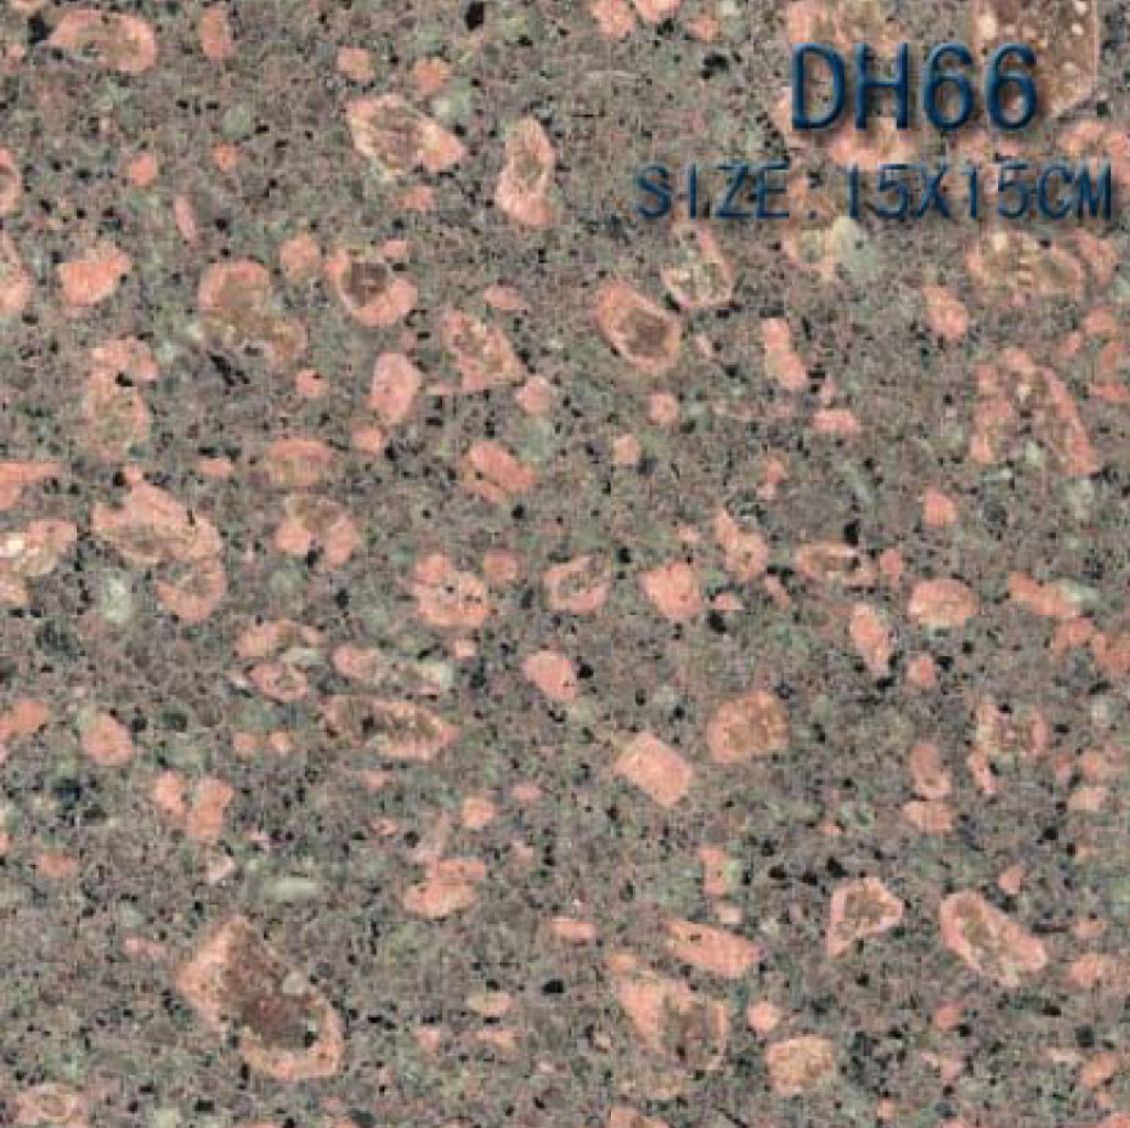

DH66

SIZE: 15X15CM